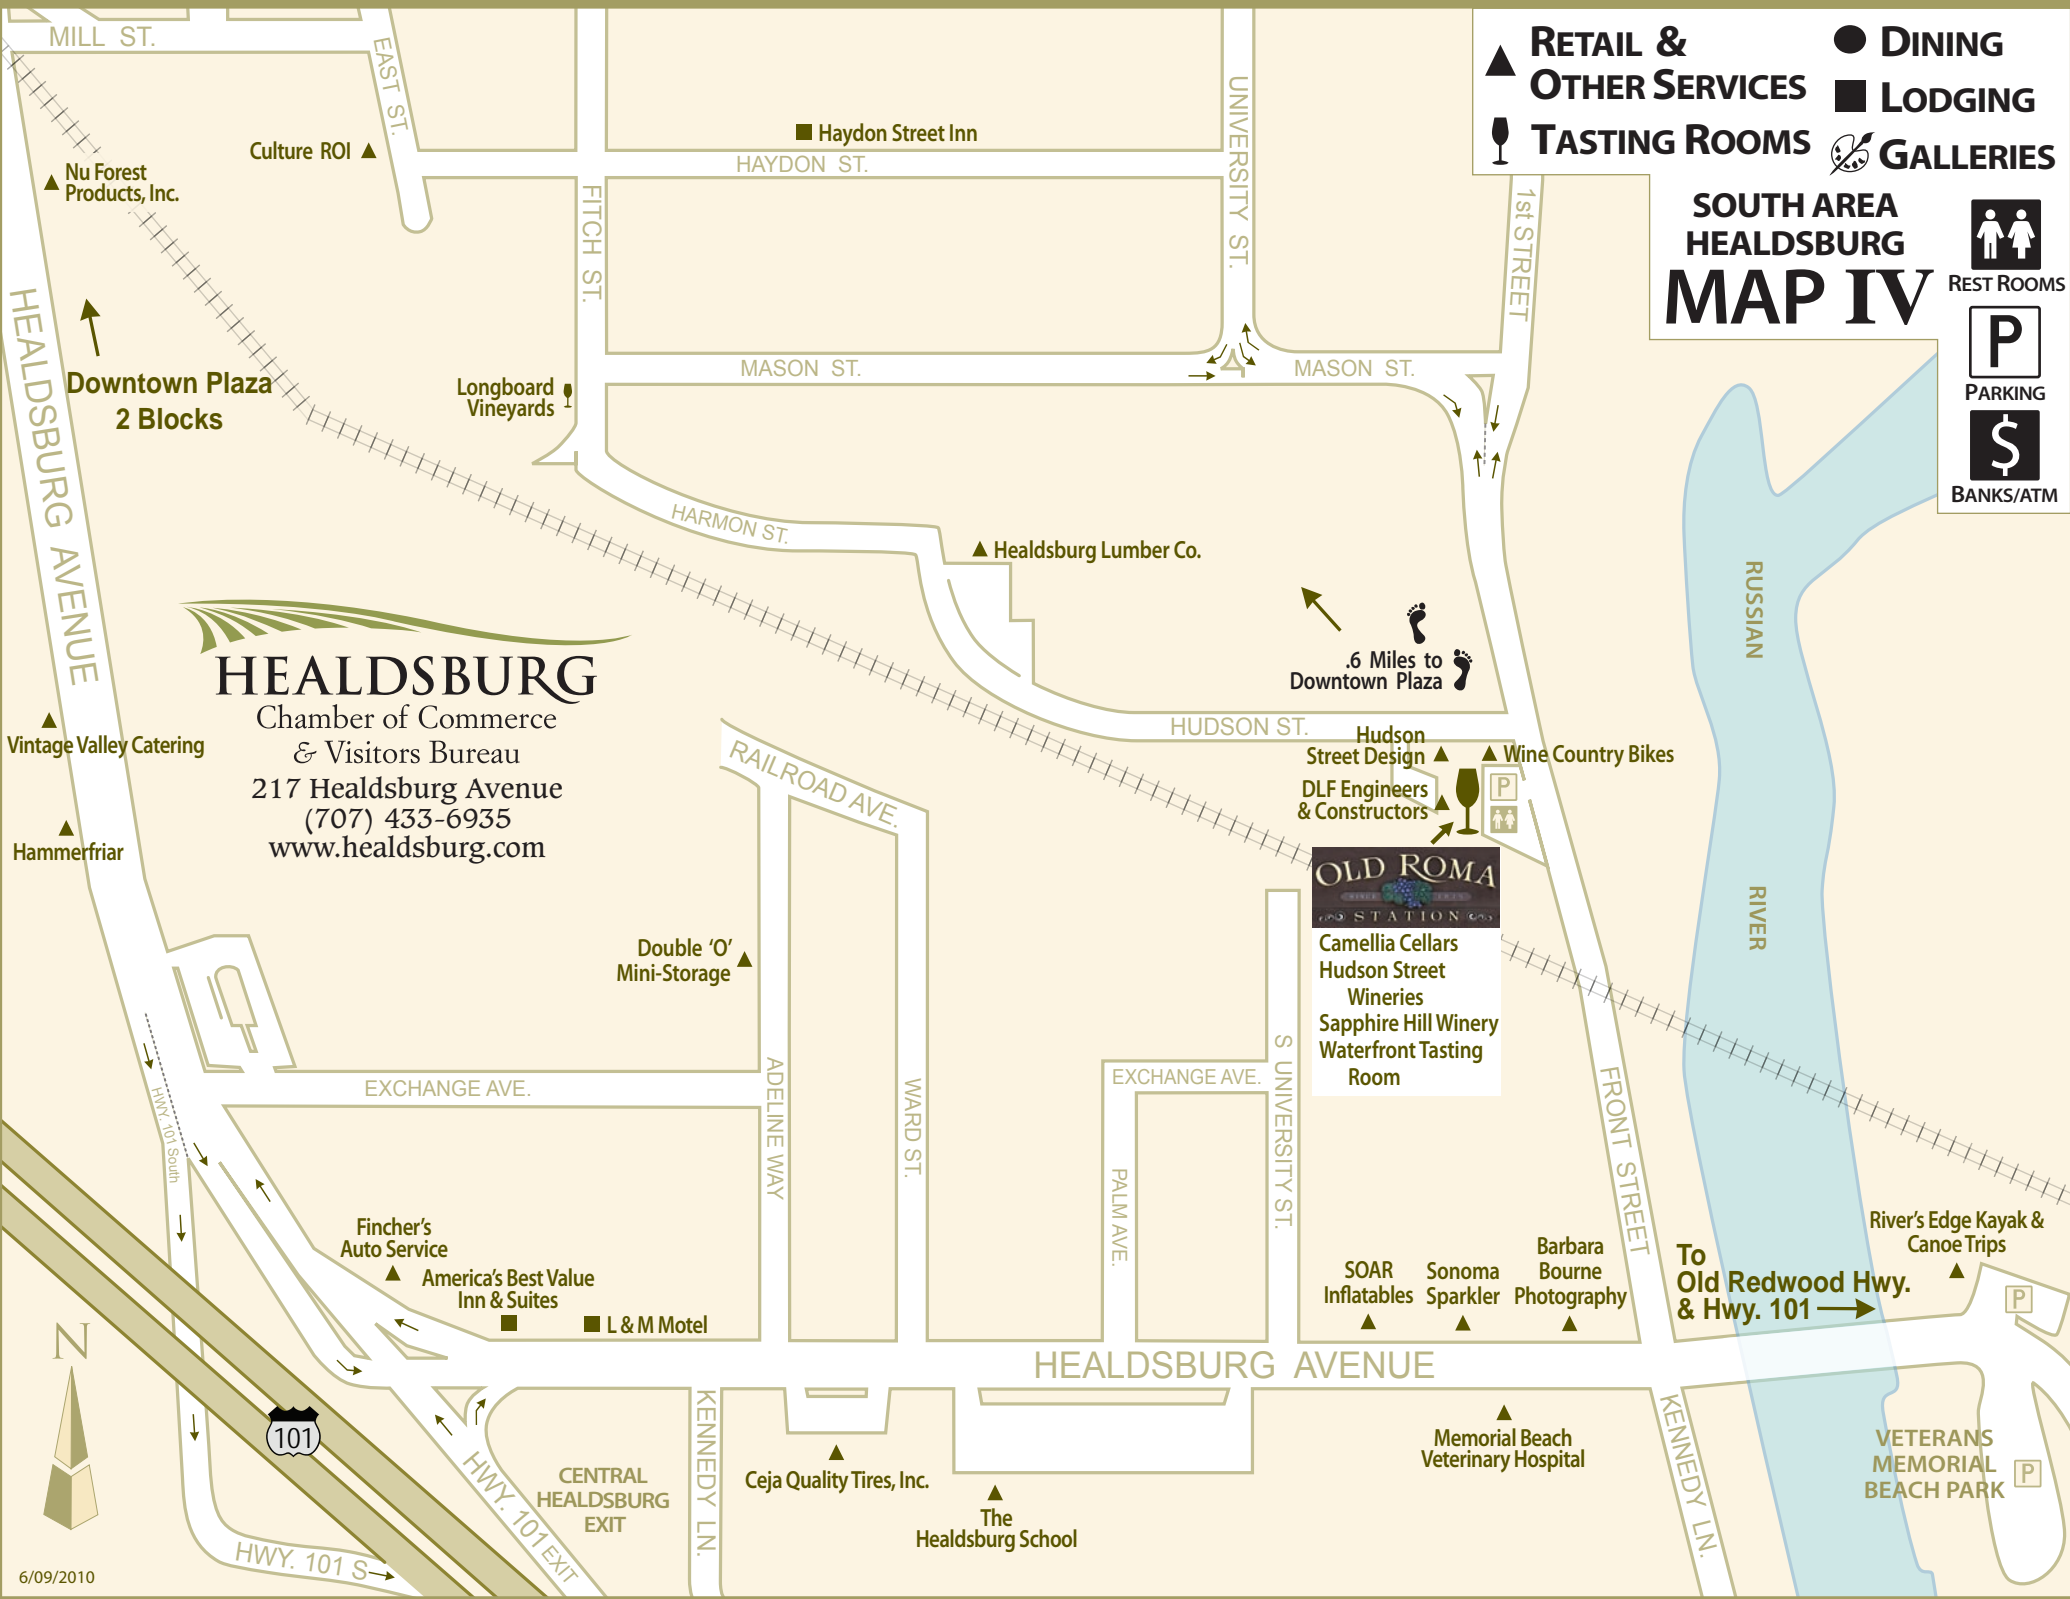

- ▲ RETAIL & OTHER SERVICES
- DINING
- LODGING
- 🍷 TASTING ROOMS
- 🎨 GALLERIES

SOUTH AREA HEALDSBURG MAP IV

- 🚻 REST ROOMS
- P PARKING
- 💰 BANKS/ATM

HEALDSBURG
Chamber of Commerce & Visitors Bureau
217 Healdsburg Avenue
(707) 433-6935
www.healdsburg.com

MILL ST.
EAST ST.
Nu Forest Products, Inc.
Culture ROI ▲
Downtown Plaza 2 Blocks
Vintage Valley Catering
Hammerfriar

HAYDON ST.
Haydon Street Inn
FITCH ST.
MASON ST.
UNIVERSITY ST.
Longboard Vineyards 🍷
HARMON ST.
Healdsburg Lumber Co. ▲
HUDSON ST.

RAILROAD AVE.
ADELINE WAY
WARD ST.
EXCHANGE AVE.
PALM AVE.
S UNIVERSITY ST.
HEALDSBURG AVENUE

1st STREET
RUSSIAN RIVER
FRONT STREET
KENNEDY LN.
VETERANS MEMORIAL BEACH PARK

▲ .6 Miles to Downtown Plaza

Hudson Street Design ▲
DLF Engineers & Constructors ▲
Wine Country Bikes ▲

OLD ROMA
STATION
Camellia Cellars
Hudson Street Wineries
Sapphire Hill Winery
Waterfront Tasting Room

SOAR Inflatables ▲
Sonoma Sparkler ▲
Barbara Bourne Photography ▲

River's Edge Kayak & Canoe Trips ▲

To Old Redwood Hwy. & Hwy. 101 →

Fincher's Auto Service ▲
America's Best Value Inn & Suites ■
L & M Motel ■

Ceja Quality Tires, Inc. ▲
The Healdsburg School ▲

Memorial Beach Veterinary Hospital ▲

HWY. 101 South
HWY. 101 S
HWY. 101 EXT

CENTRAL HEALDSBURG EXIT